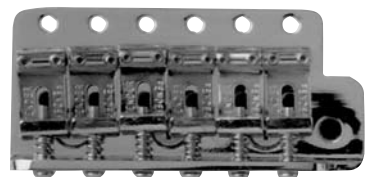

BACKPLATES, NECKPLATES & JACKPLATES

ITEM#	DESCRIPTION	PRICE
STB-1	Strat™ Backplate - Black	\$10.95
STB-2	Strat™ Backplate - White	10.95
NBS-3C	Fender™ Style Neckplate - Chrome	6.00
NBS-3B	Fender™ Style Neckplate - Black	10.00
P100-BK	LP™ Plastic Jackplate - Black	3.00
P100-CR	LP™ Plastic Jackplate - Cream	3.00
JCS1-CH	Strat™ Recessed Jackplate - Chrome	6.00
JCS1-BK	Strat™ Recessed Jackplate - Black	10.00
JCS1-GD	Strat™ Recessed Jackplate - Gold	12.00
JCB4-CH	LP™ Jackplate - Chrome	7.00
JCB4-GD	LP™ Jackplate - Gold	9.00
WD-RT	Rhythm Treble Ring - Black	3.00
RTR6-CR	Rhythm Treble Ring - Cream	3.00

JCS1

TREMOLOS & TREMOLO ARMS

ITEM#	DESCRIPTION	PRICE
GTB1C	Strat™ Tremolo Arm - White Tip	\$7.80
GTB2C	Strat™ Tremolo Arm - Black Tip	7.80
500C	Strat™ Tremolo Replacement w/Thru Body Stringing	39.50
FR-C1-BK	Floyd Rose™ Tremolo Arm - Black	13.50
FR-C1-CH	Floyd Rose™ Tremolo Arm - Chrome	12.00
GE101T-CH	Strat™ Tremolo Unit	60.00
TS-50	Tremolo Springs	6.00
WD-TS1	Tremolo Stabilizer (Keeps Tremolo In Tune)	30.00