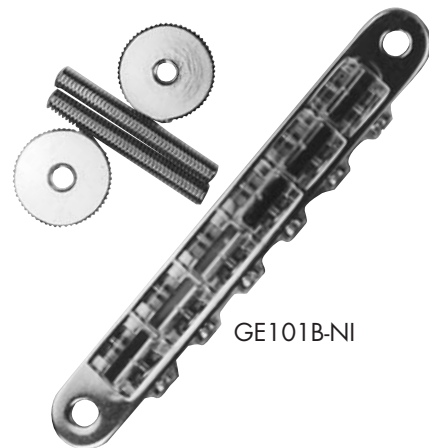

GE101B-NI

REPLACEMENT GUITAR SADDLES

ITEM#	DESCRIPTION	PRICE
TX5542	6 x 7 mm Bridge Saddle - Folk, 12/Bag	$.90
TX5543	8 x 9 mm Bridge Saddle - Folk, 12/Bag	.90
TX5544	6 x 7 mm Bridge Saddle - Classical, 12/Bag	.90
TX5545	7 x 8 mm Bridge Saddle - Classical, 12/Bag	.90
TX5546	8 x 9 mm Bridge Saddle - Classical, 12/Bag	.90
TX5547	9 x 10 mm Bridge Saddle - Classical, 12/Bag	.90