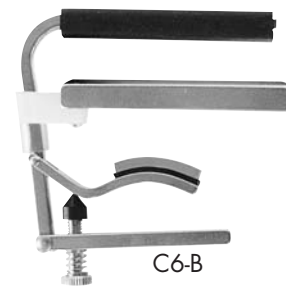

### Original Shubb Capos ("C" Series)

ITEM#	DESCRIPTION	PRICE
C1-*	Steel String (2SHB-S*)	\$19.95B
C2-*	Nylon String (2SHB-N*)	19.95B
C3-*	12-String (2SHB-T*)	19.95B
C4-*	Electric (2SHB-E*)	19.95B
C5-*	Banjo/Mandolin (2SHB-B*)	19.95B
C6-B	Dobro™ - Brass (2SHB-DB)	34.95B
C7-B	Special Tuning (Drop 3) (2SHB-DD)	21.95B
FS-*	5th String Banjo (2SHB-F*)	34.95B

### Shubb Deluxe™ Capos Stainless Steel ("S" Series)

ITEM#	DESCRIPTION	PRICE
S1-S	Steel String - Deluxe	\$24.95B
S2-S	Nylon String - Deluxe	24.95B
S3-S	12-String - Deluxe	24.95B
S5-S	Banjo/Mandolin - Deluxe	24.95B

### Shubb Capo Replacement Parts

ITEM#	DESCRIPTION	PRICE
R-12	Replacement Sleeve 12/Pack	\$12.00B
DC-12	Replacement Cap 12/Pack	12.00B
SCW-NI	Replacement Screws	1.49B
SCW-BS	Brass Replacement Screws	1.49B