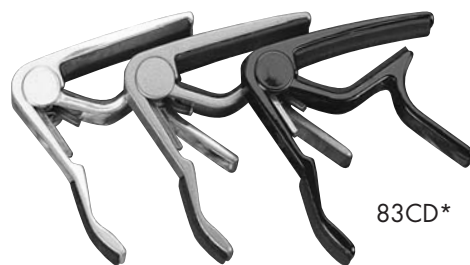

### Renaissance™ Capo

ITEM#	DESCRIPTION	PRICE
KRC-SS	Renaissance™ 7/8 Size String	\$29.95B

### Kyser™ Pro Am & "Drop D" Capos

ITEM#	DESCRIPTION	PRICE
KPAC-1	Pro-Am™ Guitar Capo - 6-String	\$5.95
KPAC-2	Pro-Am™ Capo - Classical	5.95
KGD-BK	Drop D Capo - Black	19.95B

ITEM#	DESCRIPTION	PRICE
83CD*	Steel String - Curved Trigger Capo	\$18.96
84FD*	Steel String - Flat Trigger Capo	18.96
88D*	Nylon String - Classic Trigger Capo (Black or Nickel)	18.96
87D*	Electric Trigger Capo (Black or Nickel)	18.96
85BD*	Banjo Trigger Capo	18.96