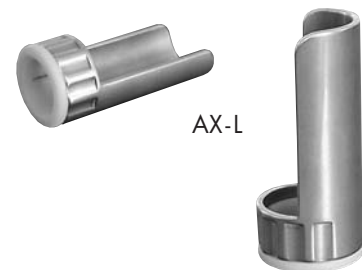

Roy Rogers SLIDES by Jim Dunlop

ITEM#	DESCRIPTION	PRICE
280CS	Chromed Brass Slide	\$6.75

ROTATABLE SLIDE

- Worn Like a Ring
- Flip to the Side for Ease of Use

ITEM#	DESCRIPTION	PRICE
DRS-S	Rotatable Slide - Standard Finish	\$19.95

SHUBB -AXYS REVERSIBLE SLIDE

- 2-Piece Swivel Action
- "Ring" Section Stays in Place
- "Sleeve" Section Rotation

ITEM#	DESCRIPTION	PRICE
AX-S	Axys Slide - Small	\$24.95
AX-M	Axys Slide - Medium	24.95
AX-L	Axys Slide - Large	24.95
AX-XL	Axys Slide - Extra Large	24.95