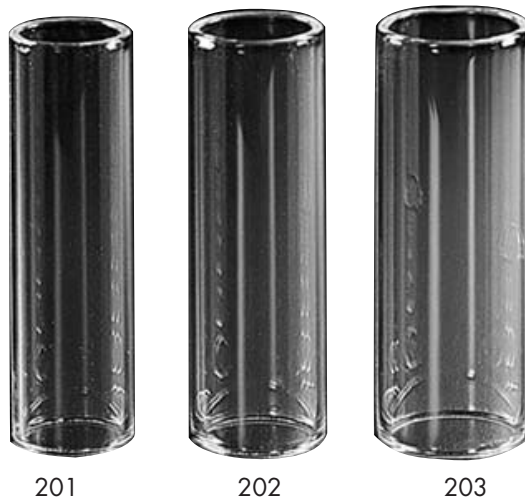

Jim Dunlop USA GLASS SLIDES

ITEM#	DESCRIPTION	PRICE
201	Regular - Small 17mm x 20mm x 69mm (12/Box)	\$4.98
202	Regular - Medium 18mm x 22mm x 69mm (12/Box)	4.98
203	Regular - Large 22mm x 25mm x 69mm (12/Box)	4.98
210	Medium - Medium 20mm x 25mm x 60mm (12/Box)	6.48
211	Heavyweight - Small 19mm x 35mm x 69mm (10/Box)	7.50
212	Heavyweight - Small/Short 17mm x 35mm x 51mm (10/Box)	6.48
213	Heavyweight - Large 23mm x 32mm x 69mm (10/Box)	7.50
215	Heavyweight - Medium 20mm x 29mm x 69mm (10/Box)	7.50
218	Heavyweight - Medium/Short 20mm x 29mm x 51mm (10/Box)	7.50

Jim Dunlop USA METAL SLIDES

ITEM#	DESCRIPTION	PRICE
220	Medium, Medium Gauge - Chromed Steel (12/Box)	\$6.00
221	Knuckle, Medium Gauge - Chromed Steel (12/Box)	5.76
222	Long, Medium Gauge - Brass (12/Box)	6.99
223	Knuckle, Medium Gauge - Brass (12/Box)	6.75
224	Long, Heavy Gauge - Brass (10/Box)	12.00
227	Concave, Heavy Gauge - Brass (12/Box)	15.99
228	Medium/Short, X-Heavy Gauge - Brass (10/Box)	15.99
229	Shy Slide™ 1" Length w/Adj. Velcro Strap (12/Box)	6.60

Jim Dunlop USA TONE BARS

ITEM#	DESCRIPTION	PRICE	WGT (oz.)
902	Round Nose - 3/4" x 3 1/4" (Chrome Plated)	\$19.95B	5.5
918	Round Nose - 3/4" x 2 1/16" (Stainless Steel)	19.95B	5.5
919	Round Nose - 3/4" x 2 3/4" (Stainless Steel)	19.95B	4.5
920	Round Nose - 7/8" x 3 1/4" (Stainless Steel)	24.95B	7.5
921	Round Nose - 1" x 3 3/4" (Stainless Steel)	24.95B	11.5
922	Sitar, Beveled Edge - 1" x 3 3/4" (Stainless Steel)	25.95B	11.5
925	Ergo Tone Bar - 5/8" x 2 7/8" (Stainless Steel)	24.95B	5.35
926	Lap Dawg Tone Bar	24.95B	5.10