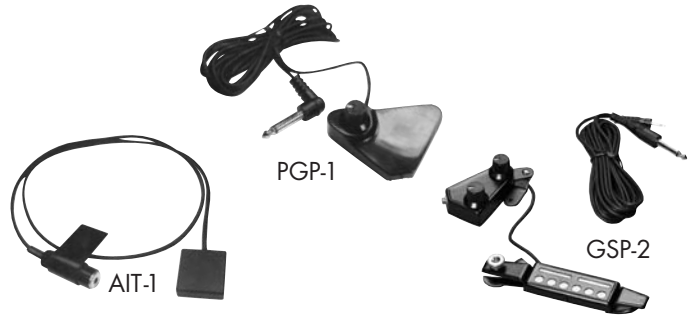

PJA-001

RARE EARTH™ ACTIVE MAGNETIC SOUNDHOLE PICKUP

ITEM#	DESCRIPTION	PRICE
REP-101	Rare Earth™ - Single Coil Magnetic Soundhole Pickup	\$159.95
REP-102	Rare Earth™ - Humbucking Magnetic Soundhole Pickup	209.95
REP-103	Rare Earth™ Blend - with Mic and Blend Control	419.95
REP-104	Rare Earth™ Custom Blend - with Mic, Blend Control, & Ebony face	529.95
REP-1L1	Rare Earth™ Left-handed Single Coil	179.95
REP-1L2	Rare Earth™ Left-handed Humbucking	239.95
REP-1L3	Rare Earth™ Left-handed Blend	469.95
REP-105	Rare Earth™ for Acoustic Bass Guitar	209.95

REP-101

Call For Current Pricing & Availability

40 | GUITAR PICKUPS

PERFORMANCE GUITAR PICKUPS

plus

- Won't Mar Finish
- Easy To Use

ITEM#	DESCRIPTION	PRICE
AIT-1	Transducer Pickup	\$19.95
PGP-1	Soundhole Pickup w/Volume Control	24.95
GSP-2	Soundhole Pickup w/Vol. & Tone Control	29.95

SAMICK ACOUSTIC SOUND

ITEM#	DESCRIPTION	PRICE
PU-100	Acoustic Sound	\$39.95

Select PICKUPS

- Designed By EMG for Performance

ITEM#	DESCRIPTION	PRICE
SES	Strat™ Style (Dual-Coil w/Single Coil Sound, Fits Guitar w/Single-Coil Pickups)	\$37.00
SESW	Strat™ Style (Single Coil White Strat™ Pickup)	37.00
SEHG	Guitar Humbucker (Fully Shielded & Potted For High Output & Quiet Performance)	45.00
SEHB	Bass Humbucker (For Narrow String Widths Of 2 1/4" Or Less)	45.00
SEP	Precision Bass™ (Fully Shielded & Potted For Quiet Performance)	45.00
SEJ	Jazz Bass Set™ (Two Pickup Set Accommodates Highs & Low End Ranges)	90.00
SEPJ	Precision/Jazz Set™ (Combination Of SEP & SEJ Pickups Provides Ultimate Flexibility)	90.00

- 50's Era Lipstick® Pickups

Discontinued

ITEM#	DESCRIPTION	PRICE
LP-1	Original - Same Spec As the 50's Pickups	\$79.00B
LP-2	Yesteryear - Aged Magnet For Smooth, Jazz Tone	99.00B

LACE SENSOR™ PICKUPS

- Original Equipment for Top selling Guitars
- Incredible Response and Sustain
- Great Flexibility Low Noise/High Output