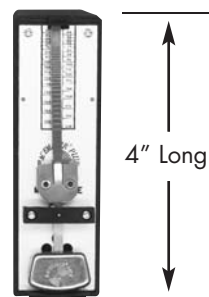

286 METRONOMES

PACEMAKER II™ MINI METRONOME

- Tempo Range 40-208
- Precision Movement
- Permanent Winding Key
- Pocket Size Only 4" Long
- Unbreakable Mainspring
- Durable Metal Enclosure

Discontinued

ITEM#	DESCRIPTION	PRICE
PMM-1-BK	Pacemaker™ Mini Metronome	$29.95B

YAMAHA QUARTZ METRONOME

- 40-208 Beats per Minute
- 2 Beat Sounds
- Flashing Indicator Light
- Uses 9V Battery

Available In: Black (BK), Blue (BL), Wood Grain (WG)