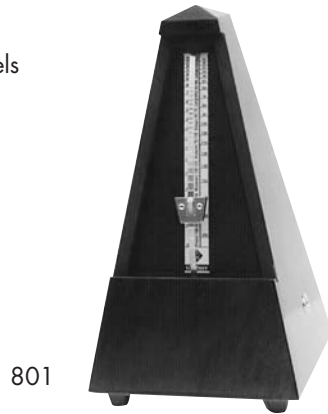

PYRAMID STYLE

- Great Wittner Quality
- Wooden & Plastic Models

801

Wittner WOOD MODELS

ITEM#	DESCRIPTION	PRICE
801-M	Simulated Mahogany - Matte	\$117.50B
801	Simulated Mahogany - Polished	164.50B
802	Genuine Mahogany - Polished	156.95B
803-M	Simulated Walnut - Matte	117.50B
803	Simulated Walnut - Polished	164.50B
804-M	Genuine Walnut - Matte	114.95B
804	Genuine Walnut - Polished	156.95B
806-M	Black - Matte	117.50B
806	Black - Polished	164.50B