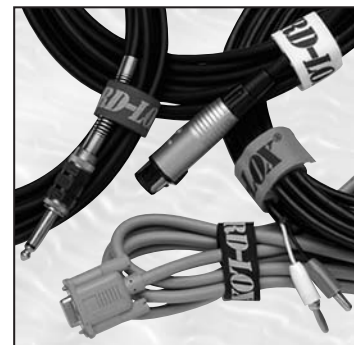

Keeps Cords Securely Fastened & Tangle Free!

- Easily & Quickly Fastened & Unfastened
- Available In Open & Closed Loop Design

ITEM#	DESCRIPTION	PRICE
CD-205	Closed Cord Lox™ 60/Display - Black Only	$124.95
OD-307	Open* Cord Lox™ 50/Display - Assort. Colors	124.95
205-L	Closed Cord Lox™ - Single, 3/4" x 5"	2.20
307-L	Open* Cord Lox™ - Single, 1" x 7"	2.60
309-R	Open* w/Rivet Cord Lox™ - Single, 1" x 9"	2.90
419-WHP	Coil 'N Carry™ Snake Carry Strap w/Handle	19.95

*Use open loop on cables with extra large ends that wouldn't ordinarily fit through closed loop design.

*Cable Not Included

THE SILENZER

Cord Muting Accessory

- No More Loud Cracks, Buzz or Hum
- Cord Mute Clips onto 1/4" Plugs
- Automatically recoils for smooth insertion

ITEM#	DESCRIPTION	PRICE
SZ-1	The Silencer 1/4" Cord Mute	$9.95