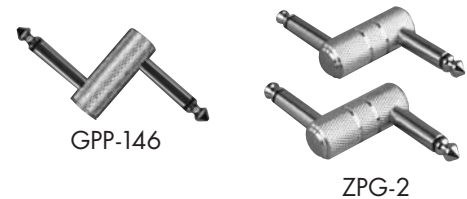

## GUITAR CORDS

Good Quality/Low Price

ITEM#	DESCRIPTION	PRICE
P-410-BK or MN-101	10' Straight w/Molded 1/4" Plug	\$3.95
P-411-BK or MN-103	10' Straight w/Metal 1/4" Plug	5.50
P-443-BK or MN-203	20' Straight w/Metal 1/4" Plug	7.50
P-424-BK or MN-204	20' Coiled w/Metal 1/4" Plug	7.95

### Individual Patch Cables

ITEM#	DESCRIPTION	PRICE
BPC-1	1' Patch Cable w/1/4" Metal Plug	\$9.95
BPC-1.5	1.5' Patch Cable w/1/4" Metal Plug	
BPC-3	3' Patch Cable w/1/4" Metal Plug	10.95
BPC-6	6' Patch Cable w/1/4" Metal Plug	12.95

## Z PLUGS FOR EFFECTS

- Heavy-Duty Construction
- Brass Finish

ITEM#	DESCRIPTION	PRICE
GPP-146	Hosa™ Metal Z Plug - 1/Pk	\$6.10
ZPG-2	Z Effect Plugs - 2/Pk	6.95

## Keeps Cords Securely Fastened & Tangle Free!

- Easily & Quickly Fastened & Unfastened
- Available In Open & Closed Loop Design

ITEM#	DESCRIPTION	PRICE
CD-205	Closed Cord Lox™ 60/Display - Black Only	\$124.95
OD-307	Open* Cord Lox™ 50/Display - Assort. Colors	124.95
205-L	Closed Cord Lox™ - Single, 3/4" x 5"	2.20
307-L	Open* Cord Lox™ - Single, 1" x 7"	2.60
309-R	Open* w/Rivet Cord Lox™ - Single, 1" x 9"	2.90
419-WHP	Coil 'N Carry™ Snake Carry Strap w/Handle	19.95