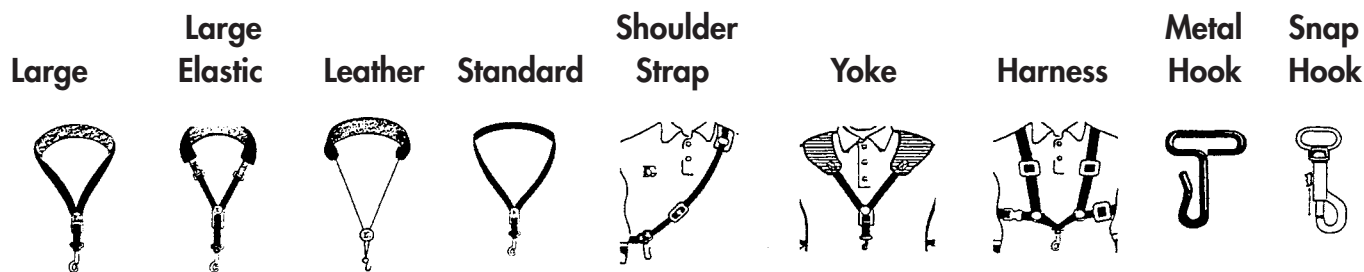

NSP

236 BG SAXOPHONE & OBOE STRAPS

SAXOPHONE STRAPS

ITEM#	BG REF.	DESCRIPTION	PRICE
LARGE			
909308	S12SH	Alto only snap hook	\$ 28.00
909309	S10SH	Tenor snap hook	28.00
909310	S10MSH	Alto/Tenor metal snap hook	28.00
LARGE ELASTIC			
909311	S0ESH	Alto/Tenor snap hook	28.00
909312	S20M	Alto/Tenor/Baritone metal hook	38.00
LEATHER			
909312	S20M	Metal Hook	34.00
909334	S21SH	Black Snap Hook	34.00
MINI			
909355	S33M	Alto/Tenor/Soprano metal hook	28.00
STANDARD			
909313	S30SH	Alto/Tenor snap hook	17.00
SHOULDER STRAP			
909314	S502M	Alto/Tenor/Baritone metal hook	34.00
909315	S70SH	Alto/Tenor Large snap hook	47.00
909316	S72SH	Alto/Tenor small snap hook	47.00
HARNESSES			
909317	S40SH	Alto/Tenor/Baritone Large snap hook	42.00
909318	S41SH	Alto/Tenor/Baritone Lady snap hook	42.00
909319	S42SH	Alto/Tenor/Baritone Small snap hook	42.00
909320	S43SH	Alto/Tenor/Baritone Man XL snap hook	42.00
909321	S44SH	Alto/Tenor/Baritone Lady XL snap hook	42.00

Discontinued

OBOE & ENGLISH HORN STRAPS

ITEM#	BG REF.	DESCRIPTION	PRICE
MINI			
909322	033	Regular sling with leather pad	28.00
909323	033	With leather pad	28.00
LEATHER			
909324	030 English Horn	Regular sling with leather pad	34.00
909325	030E English Horn	With leather pad	34.00
MINI			
909326	060E English Horn	With leather pad	28.00