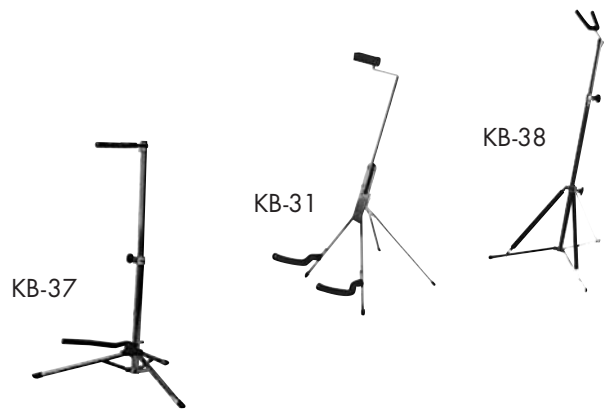

KB-37

KB-31

KB-38

ITEM#	DESCRIPTION	PRICE
KB-31	Guitar Stand for Acoustic or Electric	$20.85
KB-37	Heavy-Duty Guitar Stand	46.95
KB-38	Hang By Neck Guitar Stand	45.75
KB-38B	Hang By Neck Guitar Stand-Black	45.75

KB-38 Designed For Bases & Odd Shaped Guitars

GRACIE STANDS

Walk-Up Stands

- Holds Instrument In Playing Position
- Move Freely To & From Instrument
- Adjust Height, Pitch & Roll
- Play Without Supporting Guitars Weight

ITEM#	DESCRIPTION	PRICE
GPS-A	Acoustic Guitar	$196.00B
GPS-E	Electric Guitar	196.00B
GPS-RD	Roundback - Deep	206.00B
GPS-RS	Roundback - Shallow	206.00B
GPS-BC	Bass Guitar	217.00B
GPS-BJO	Banjo	217.00B
GPS-BRO	Dobro™	217.00B