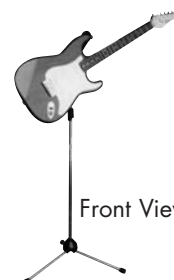

Super Heavy-Duty

GUITAR HANGERS

- Thick Chrome Shaft
- Fits All Standard Pegboards
- Surgical Rubber Coating
- Securely Holds Any Guitar or Bass

CGH-R

ITEM#	DESCRIPTION	PRICE
CGH-L	Left Facing	\$6.50B
CGH-R	Right Facing	6.50B
CGH-S	Straight Facing	6.50B
GHA	180° Adjustable Hanger (Black)	9.95B

SA-2135-S

PIVOTING HANGERS

The Pivoting Cradle Hanger For All Stringed Instruments

- Holds Any Stringed Instrument
- 4 Models Allow Use At Any Location
- Ideal for Odd Shaped Instruments

ITEM#	DESCRIPTION	PRICE
CC01	Home Studio Model - Wood (Wall/Door Mount)	\$13.95
CC11B	Home Studio Model - All Metal (Black)	12.30
CC11W	Home Studio Model - All Metal (White)	12.30
CC11NB	Home Studio Model, Narrow - All Metal (Black)	12.30
CC11NW	Home Studio Model, Narrow - All Metal (White)	12.30
CC02	Stage Model (Mounts On Side of Amp)	12.30
CC04	Mic Stand Model	14.25
CC07	Amp Handle Hanger (Flat Handle, Side Mount)	12.21
CC06	Amp Handle Hanger (Round Handle, Side Mount)	12.21
CC05	Strap-On Amp Handle Hanger (Top Mount)	15.30

CC01

* Guitar Not Included *

GUITAR HANGER & STAND COVERS

- Slips Over Hanger or Stand Arms
- Protects Guitar Finish

ITEM#	DESCRIPTION	PRICE
HB-BK	Hanger Bra™ - Black	\$5.95
SB-BK	Stand Bra™ - Black	9.95

* Stand Not Included *

SB-BK

Mbrace "WALK-UP" GUITAR HOLDER

- Great for Store Displays or Performance Use
- Mounts on Most Tripod Mic Stands

ITEM#	DESCRIPTION	PRICE
MBR-1	Mbrace Guitar Support System	\$85.00

* Mic Stand & Guitar Not Included *