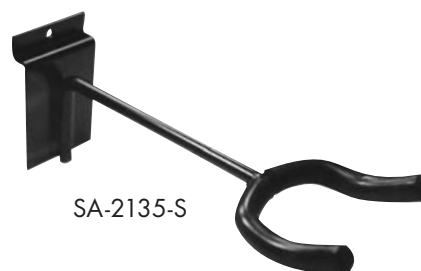

Super Heavy-Duty

GUITAR HANGERS

- Thick Chrome Shaft
- Fits All Standard Pegboards
- Surgical Rubber Coating
- Securely Holds Any Guitar or Bass

CGH-R

ITEM#	DESCRIPTION	PRICE
CGH-L	Left Facing	\$6.50B
CGH-R	Right Facing	6.50B
CGH-S	Straight Facing	6.50B
GHA	180° Adjustable Hanger (Black)	9.95B

Rubber Covered Hanger Adjusts Straight, Left, or Right

GUITAR HANGERS

ITEM#	DESCRIPTION	PRICE
SA-2135-*	Slatwall Guitar Hanger (L, R, S)	\$7.95
SA-2235BK-*	Safety Guitar Hanger - Black (L, R, S)	9.60
SA-2235CH-*	Safety Guitar Hanger - Chrome (L, R, S)	9.60
SA-2335A-BK	Swivel Guitar Hanger - Black	8.90
SA-2335A-CH	Swivel Guitar Hanger - Chrome	8.90

SA-2135-S

PIVOTING HANGERS

The Pivoting Cradle Hanger For All Stringed Instruments

- Holds Any Stringed Instrument
- 4 Models Allow Use At Any Location
- Ideal for Odd Shaped Instruments

ITEM#	DESCRIPTION	PRICE
CC01	Home Studio Model - Wood (Wall/Door Mount)	\$13.95
CC11B	Home Studio Model - All Metal (Black)	12.30
CC11W	Home Studio Model - All Metal (White)	12.30
CC11NB	Home Studio Model, Narrow - All Metal (Black)	12.30
CC11NW	Home Studio Model, Narrow - All Metal (White)	12.30
CC02	Stage Model (Mounts On Side of Amp)	12.30
CC04	Mic Stand Model	14.25
CC07	Amp Handle Hanger (Flat Handle, Side Mount)	12.21
CC06	Amp Handle Hanger (Round Handle, Side Mount)	12.21
CC05	Strap-On Amp Handle Hanger (Top Mount)	15.30

ITEM#	DESCRIPTION	PRICE
KM17580-*	Adjustable Width A-Style Acoustic Guitar Stand Available in: Black (55), or Red (59)	\$22.00
KM17540-*	Heavy Duty A-Style Electric Guitar Stand	40.20
KM17541-*	Heavy Duty A-Style Acoustic Guitar Stand	40.20